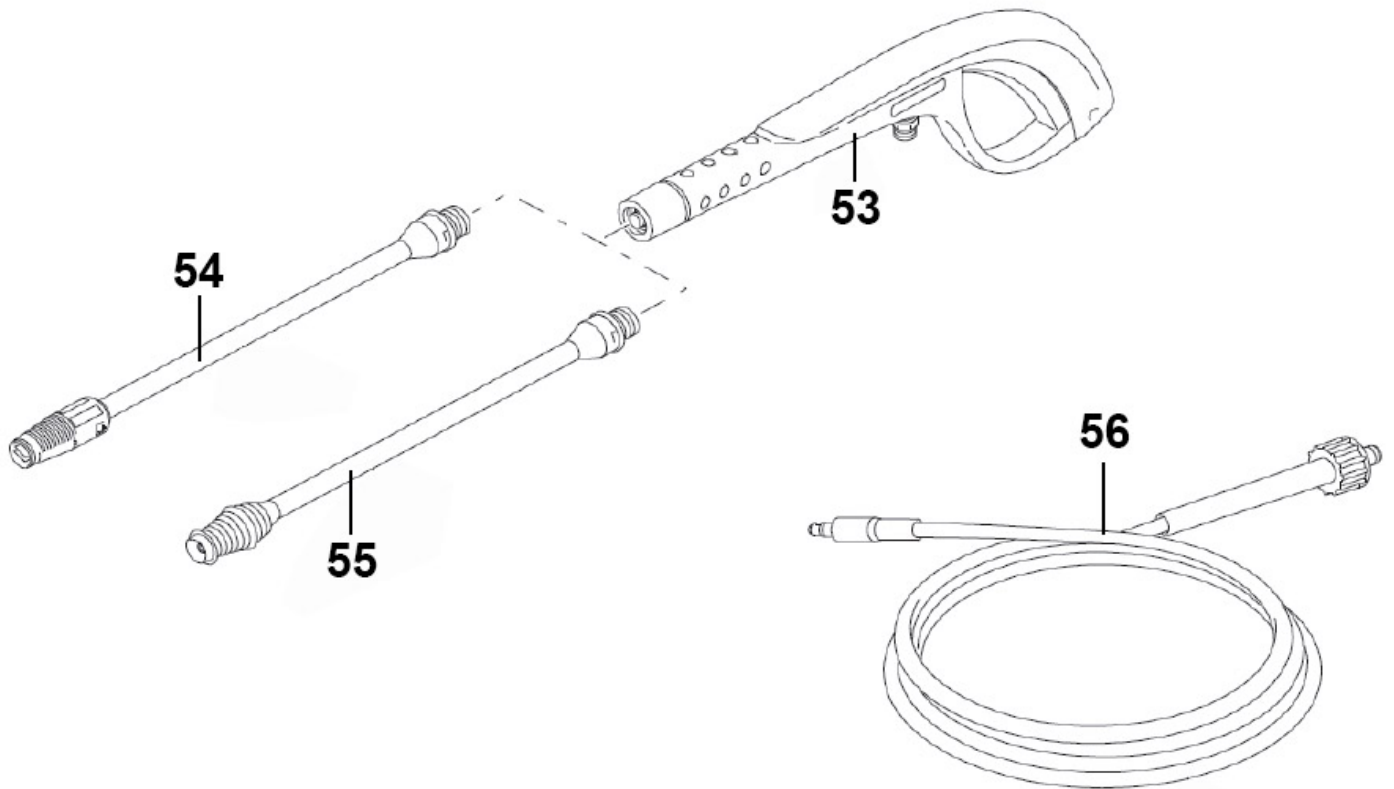

Parts Information:
**Professional Pressure Washer 140bar with
TSS & Rotablast® Nozzle 230V
Model No: PW3500**

Item	Part No.	Description
53	181.3082710	Gun
54	181.3083070	Lance

Item	Part No.	Description
55	181.3400340	Lance (Rotopower)
56	181.3082100	Hose (M22/15mm-Gun End 9mm m) 8m long

NOTE: It is our policy to continually improve products and as such we reserve the right to alter data, specifications and component parts without prior notice. There may be alternative versions of this product, please contact us should you require this information.

IMPORTANT: No liability is accepted for incorrect use of product. Spare parts must be fitted by a competent person

WARRANTY: Guarantee is 12 months from purchase date, proof of which will be required for any claim.

Sealey Group, Kempson Way, Suffolk Business Park, Bury St Edmunds, Suffolk. IP32 7AR

01284 757500

01284 703534

sales@sealey.co.uk

www.sealey.co.uk