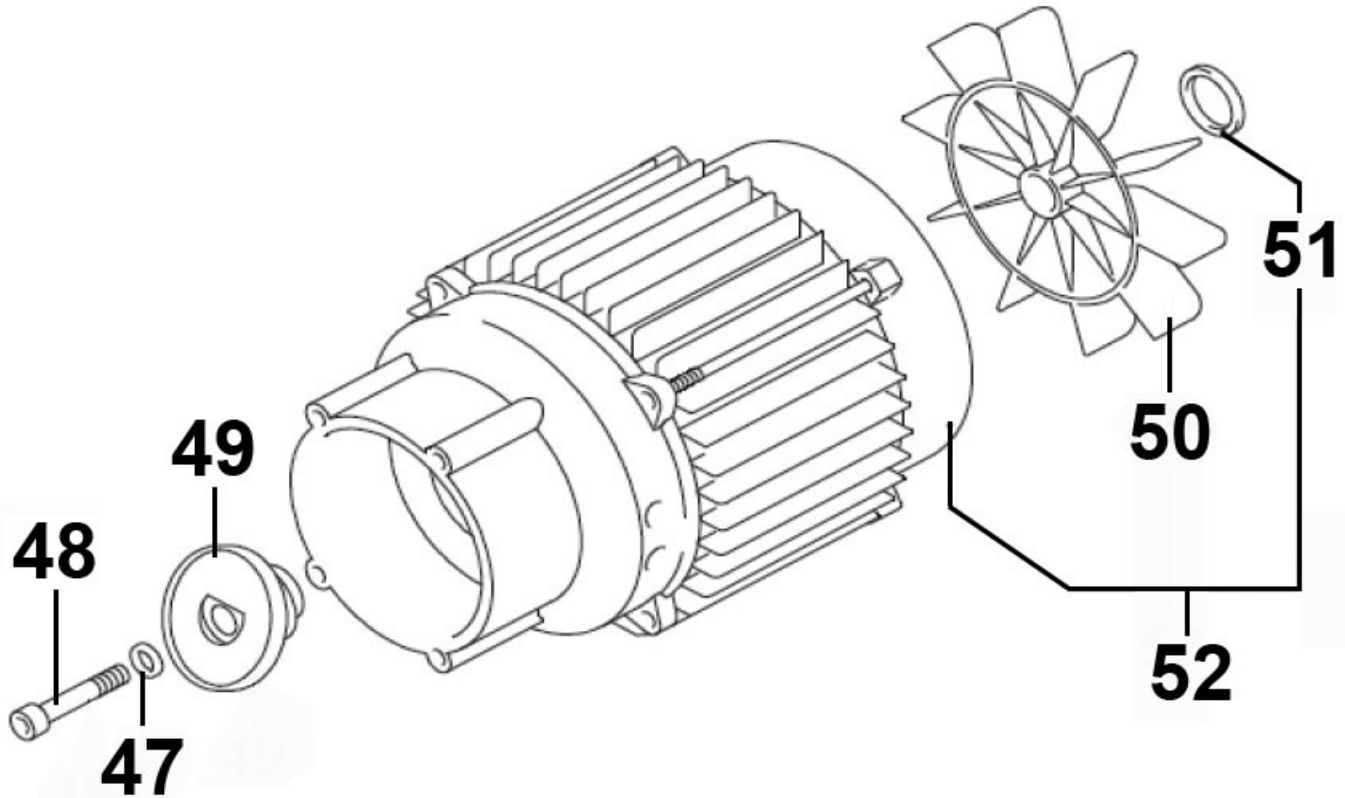

Item	Part No.	Description
47	SWM6.SB	Spring Washer Black M6
48	SCB620.SB	Socket Cap Bolt Black M6x20
49	181.3440950	Wobble Plate

Item	Part No.	Description
50	181.3440370	Fan
51	GSA07.41	External Circlip 13.7mm ID.
52	181.3441180	Motor (Internal 400v 50hz)

NOTE: It is our policy to continually improve products and as such we reserve the right to alter data, specifications and component parts without prior notice. There may be alternative versions of this product, please contact us should you require this information.

IMPORTANT: No liability is accepted for incorrect use of product. Spare parts must be fitted by a competent person

WARRANTY: Guarantee is 12 months from purchase date, proof of which will be required for any claim.