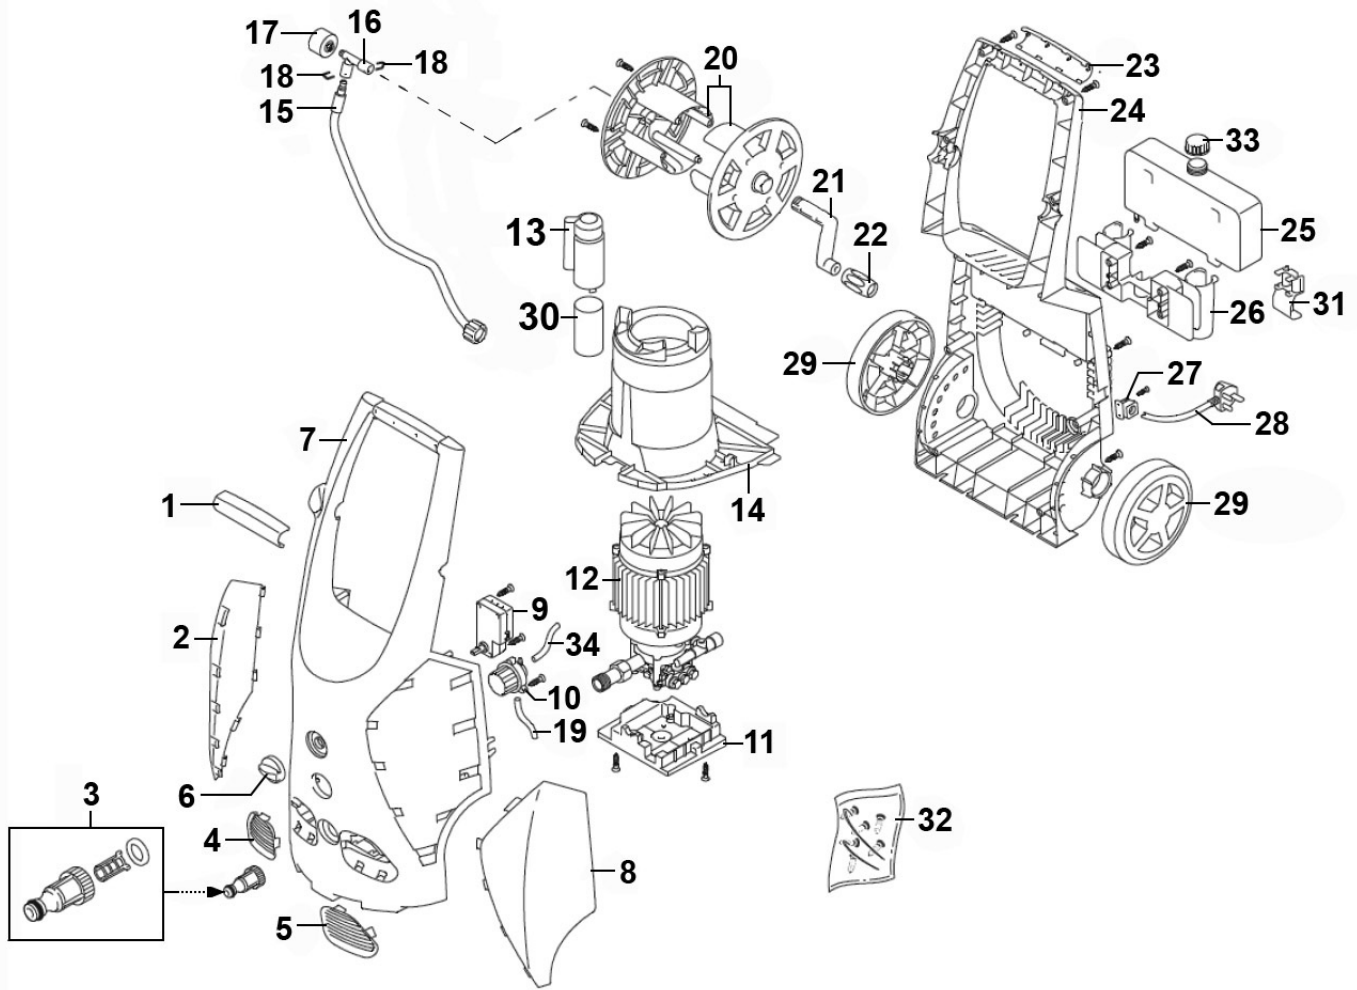

Parts Information:
**Professional Pressure Washer 140bar with
 TSS & Rotablast® Nozzle 230V
 Model No: PW3500**

Item	Part No.	Description
1	181.3080810	Knob
2	181.3082680	Front Guard
3	181.3082130	Water Coupling
4	181.3080340	Grille (Small)
5	181.3080330	Grille (Large)
6	181.3080480	Front Cap
7	181.3080291	Casing
8	181.3082690	Guard (Side)
9	181.3082010	Switch, Rocker In Box - 12A/250V - T85/55
10	181.3082000	Detergent Regulator
11	181.3441170	Motor Support
12	181.3441190	Electric Pump Ass'y
13	181.3081630	Capacitor Cover
14	181.3080520	Conveyor
15	181.3081640	High Pressure Hose (Inlet)12mm x 670mm
16	181.3080780	Fitting
17	181.3080420	Pressure Gauge (Rear Fitting)

Item	Part No.	Description
18	181.3081650	U-Pin
19	181.3081490	Detergent Hose 5mm x 8mm x 260mm
20	181.3080390	Cable Reel
21	181.3080220	Crank Handle
22	181.3081060	Crank Handle Knob
23	181.3080820	Handle Cover
24	181.3080321	Back Cover
25	181.3080370	Soap Tank
26	181.3080190	Accessories Carrier
27	181.3080580	Cable Gland
28	181.3440660	Power Cable
29	181.3080361	Wheel, Fixed, Plastic, Grey Cap
30	181.3081620	Capacitor
31	181.3081070	Carrier Bracket
32	181.3400530	Screw Kit
33	181.3080380	Soap Tank Cap
34	181.3084130	Detergent Hose 14mm x 11mm x 370mm

Item	Part No.	Description
35	181.3083210	Plug
36	MSP68.S	Machine Screw Pan Head Phillips M6 X 8mm
37	181.3083220	Pump Head
38	181.3081760	Washer
39	SWM6.SB	Spring Washer M6 Black(Single)
40	SCB670.SB	Socket Cap Bolt M6 x 70mm Black

Item	Part No.	Description
41	181.3083230	Pump Body
42	181.3440560	TSS Kit
43	181.3440570	Piston/Seals Kit
44	181.3081290	Valves/Seals Kit
45	181.3440610	Detergent Suction Kit
46	181.3440620	Suction Kit