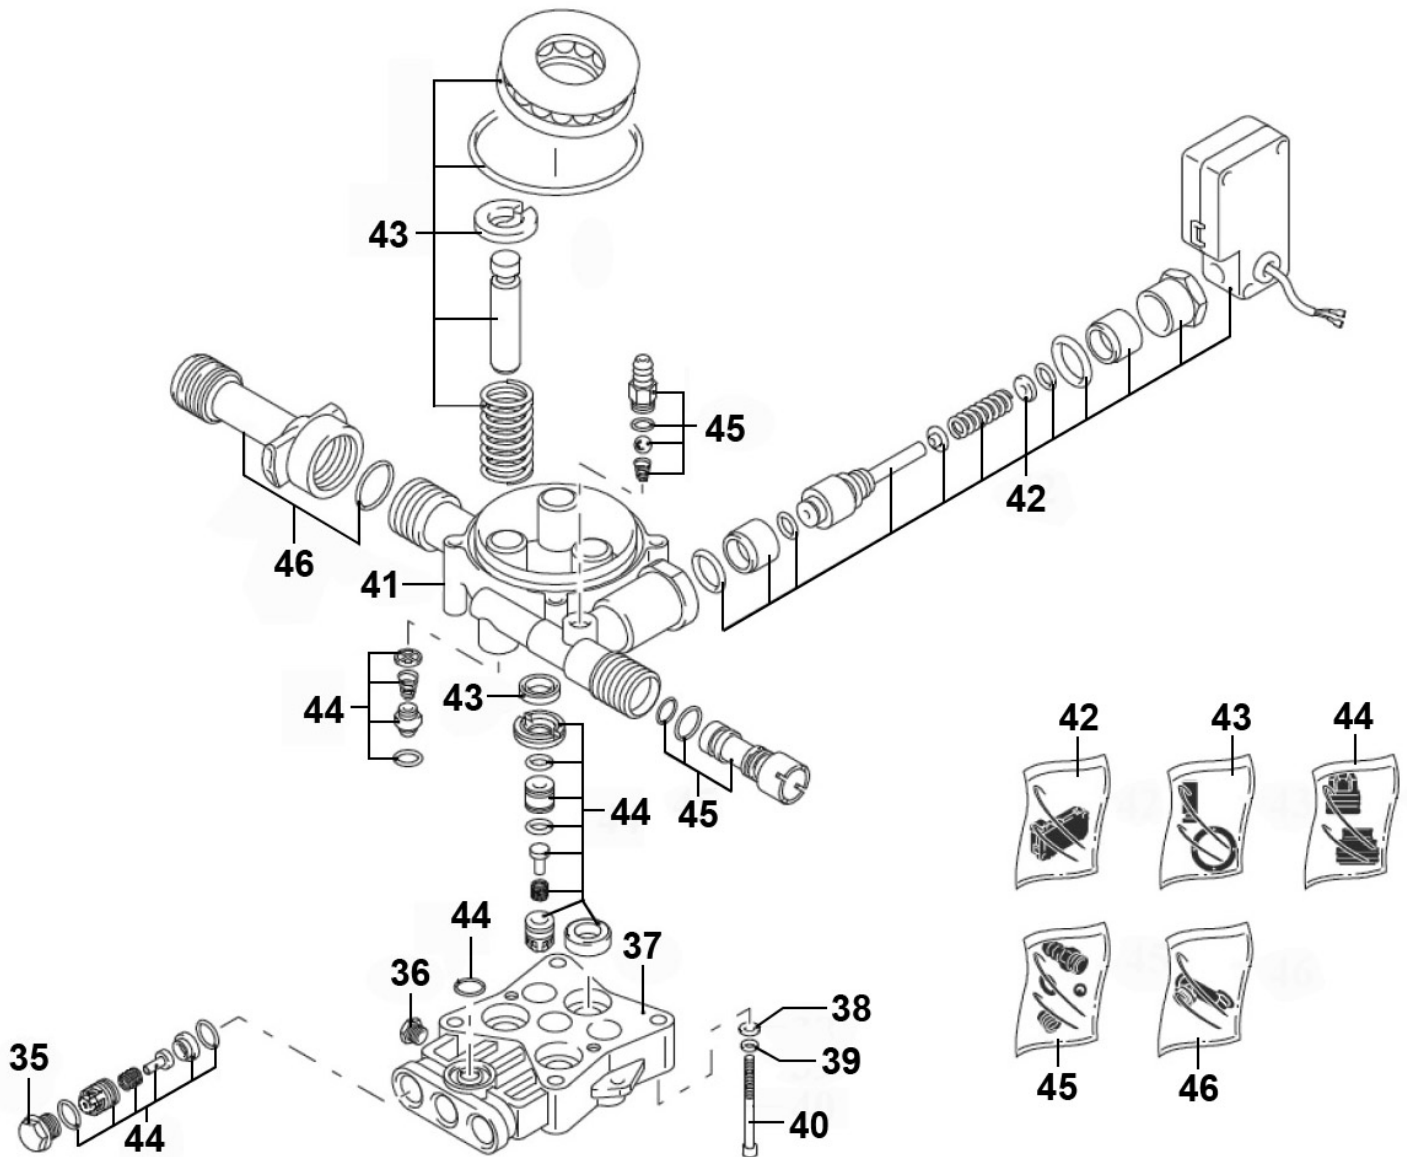

Parts Information:
**Professional Pressure Washer 140bar with
 TSS & Rotablast® Nozzle 230V
 Model No: PW3500**

Item	Part No.	Description
1	181.3080810	Knob
2	181.3082680	Front Guard
3	181.3082130	Water Coupling
4	181.3080340	Grille (Small)
5	181.3080330	Grille (Large)
6	181.3080480	Front Cap
7	181.3080291	Casing
8	181.3082690	Guard (Side)
9	181.3082010	Switch, Rocker In Box - 12A/250V - T85/55
10	181.3082000	Detergent Regulator
11	181.3441170	Motor Support
12	181.3441190	Electric Pump Ass'y
13	181.3081630	Capacitor Cover
14	181.3080520	Conveyor
15	181.3081640	High Pressure Hose (Inlet)12mm x 670mm
16	181.3080780	Fitting
17	181.3080420	Pressure Gauge (Rear Fitting)

Item	Part No.	Description
18	181.3081650	U-Pin
19	181.3081490	Detergent Hose 5mm x 8mm x 260mm
20	181.3080390	Cable Reel
21	181.3080220	Crank Handle
22	181.3081060	Crank Handle Knob
23	181.3080820	Handle Cover
24	181.3080321	Back Cover
25	181.3080370	Soap Tank
26	181.3080190	Accessories Carrier
27	181.3080580	Cable Gland
28	181.3440660	Power Cable
29	181.3080361	Wheel, Fixed, Plastic, Grey Cap
30	181.3081620	Capacitor
31	181.3081070	Carrier Bracket
32	181.3400530	Screw Kit
33	181.3080380	Soap Tank Cap
34	181.3084130	Detergent Hose 14mm x 11mm x 370mm

Item	Part No.	Description
35	181.3083210	Plug
36	MSP68.S	Machine Screw Pan Head Phillips M6 X 8mm
37	181.3083220	Pump Head
38	181.3081760	Washer
39	SWM6.SB	Spring Washer M6 Black(Single)
40	SCB670.SB	Socket Cap Bolt M6 x 70mm Black

Item	Part No.	Description
41	181.3083230	Pump Body
42	181.3440560	TSS Kit
43	181.3440570	Piston/Seals Kit
44	181.3081290	Valves/Seals Kit
45	181.3440610	Detergent Suction Kit
46	181.3440620	Suction Kit